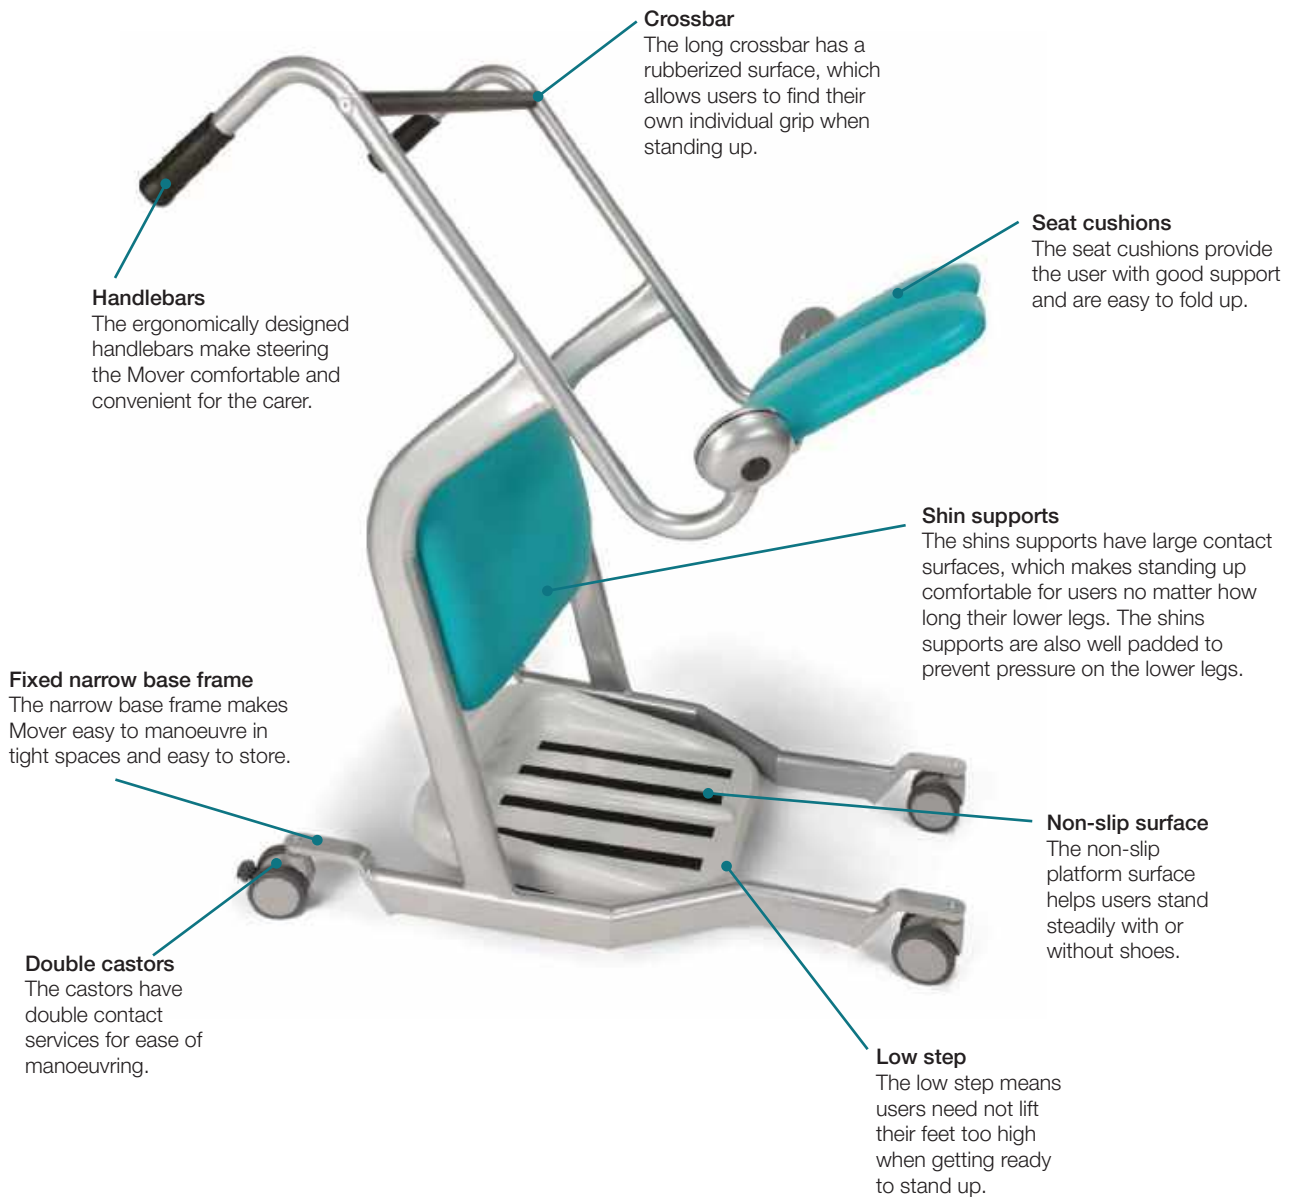

# Mover Aqua

Mover is a transfer platform developed to provide smooth, convenient transfer. It's easy to use and helps transfer patients safely and conveniently. Mover has a narrow base frame and double castors for easy manoeuvrability even in confined spaces. Mover has a stable platform and comfortable seat cushions, and thanks to constant eye contact with the carer, the user always feels comfortable and confident.

## MOVER

### Technical specifications

Part No.	Produkt	Max user weight	Width - external	Width - step	Height	Length	Seat height
53-300	Mover Transfer Platform	150kg	64cm	38cm	104cm	94cm	83cm